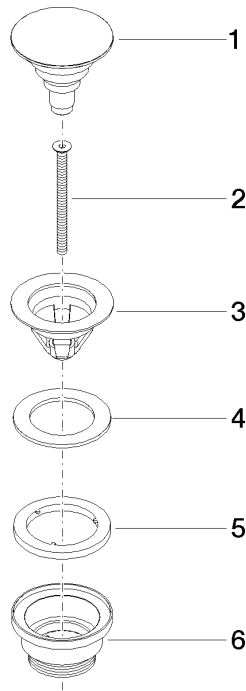

Basin Waste with push fastening 1 1/4" - Brushed Durabross (23kt Gold)

IMO

10 125 970

Fits: IMO, LULU, MADISON, MEM, TARA,
CL.1, LISSÉ, VAIA, META, CYO

	Brushed Durabross (23kt Gold)	10 125 970-28
	Chrome	10 125 970-00
	Brushed Platinum	10 125 970-06
	Platinum	10 125 970-08
	Durabross (23kt Gold)	10 125 970-09
	Dark Chrome	10 125 970-19
	Light Gold	10 125 970-26
	Brushed Light Gold	10 125 970-27
	Matte Black	10 125 970-33
	Platinum / Brushed Platinum	10 125 970-36
	Durabross / Brushed Durabross (23kt Gold)	10 125 970-38
	Brushed Bronze	10 125 970-42
	Brushed Champagne (22kt Gold)	10 125 970-46
	Champagne (22kt Gold)	10 125 970-47
	Brushed Chrome	10 125 970-93
	Brushed Dark Platinum	10 125 970-99

Basin Waste with push fastening 1 1/4" - Brushed Durabron (23kt Gold)

IMO

10 125 970

Only suitable for basins with an overflow.

10 125 970

mm [inches]

10 125 970

Parts for other finishes can be found here: [Chrome](#)

Spare parts list

No.	Item Number	Name	Quantity used	Delivery time
1	04 31 20 096 00-28	plug	1	20
2	09 30 30 179 90	screw	1	2
3	09 11 01 038-28	cup	1	20
4	09 14 05 061 90	seal	1	2
5	09 14 03 153 90	seal	1	2
6	09 11 10 156-28	connection	1	20